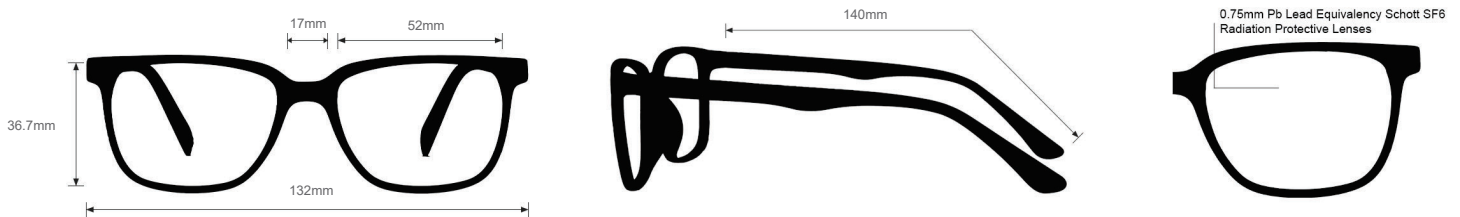

RADIATION SAFETY GLASSES

NIKE LEAD GLASSES 7047

FRAME INFORMATION

The radiation glasses Nike 7047 feature high quality, distortion-free SF-6 Schott glass radiation-reducing lenses with 0.75mm Pb lead equivalency protection. The radiation safety glasses Nike 7047 have clear CE Certified Lens and weight 55.5g. These radiation glasses Nike 7047 are prescription available. Made of high-quality plastic, it is a durable and lightweight rectangular frame. These Nike lead glasses feature rubberized temples and a saddle bridge. These prescription Nike radiation glasses are available in matte black, tortoise with matte black, matte cave purple.

SPECIFICATION

SIZE: 52 | 17 | 140

WEIGHT: 55.5g

PROTECTION LEVEL: 0.75mm Pb LE

COLOR: 3 colors available

MATERIAL: Plastic

SHAPE: Rectangular

PRESCRIPTION AVAILABLE: Yes