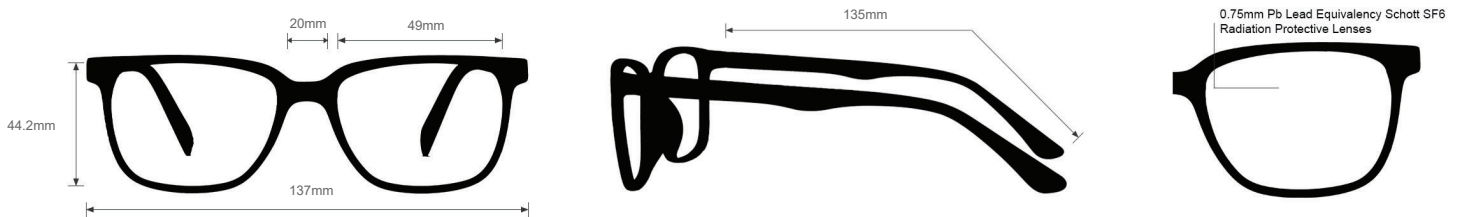

RADIATION SAFETY GLASSES

NIKE LEAD GLASSES CITY ELAN

FRAME INFORMATION

The radiation glasses Nike City Elan feature high quality, distortion-free SF-6 Schott glass radiation-reducing lenses with 0.75mm Pb lead equivalency protection. The radiation safety glasses Nike City Elan have clear CE Certified Lens and weight 66.2g. These radiation glasses Nike City Elan are prescription available. Made of high-quality plastic, it is a durable and lightweight round frame. These Nike lead glasses feature a full-rim and a saddle bridge. These prescription Nike radiation glasses are available in black with dark gray, dark gray, matte black, and tortoise.

SPECIFICATION

SIZE: 49 | 20 | 135

WEIGHT: 66.2g

PROTECTION LEVEL: 0.75mm Pb LE

COLOR: 4 colors available

MATERIAL: Plastic

SHAPE: Round

PRESCRIPTION AVAILABLE: Yes